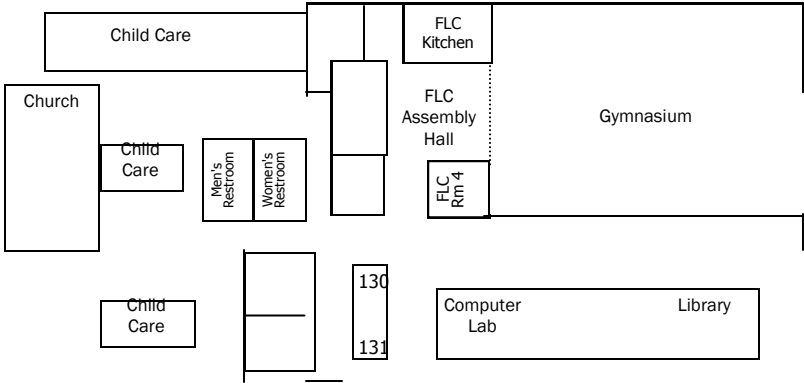

Drop Off Map

Tornado

TORNADO SAFE SITES=X - School Business Office - Supply Room - Kitchen Pantry/Restroom - Coat Closet/Restroom - Locker Room/Restrooms - Athletic Office - Family Life Center Restrooms - Family Life Center Hallway - Kindergarten Hallway - Workroom Men's Restroom - Kindergarten/Pre-school Restrooms	THESE CLASSROOMS GO TO SPECIFIED TORNADO SAFE SITES - Classroom 130 -131 to Classroom 130 - Multi-Media Center to Classroom 130 - Classrooms 15,16,18 to FLC Hallway and Restrooms - PE/Gym to FLC Hallway and Restrooms - Classrooms 1-8 to Coat Closet/Restroom - Classrooms 9-14 & 17 to Locker Room/Restrooms - Classrooms 23-24 to Kindergarten Hallways

Play Ground

Exit

Family Life Center

GLENVIEW DRIVE

All visitors must sign in at school office. Thank you!

St. John the Apostle Catholic School
7421 Glenview Dr. • North Richland Hills, TX 76180
817.284.2228 • www.stjs.org