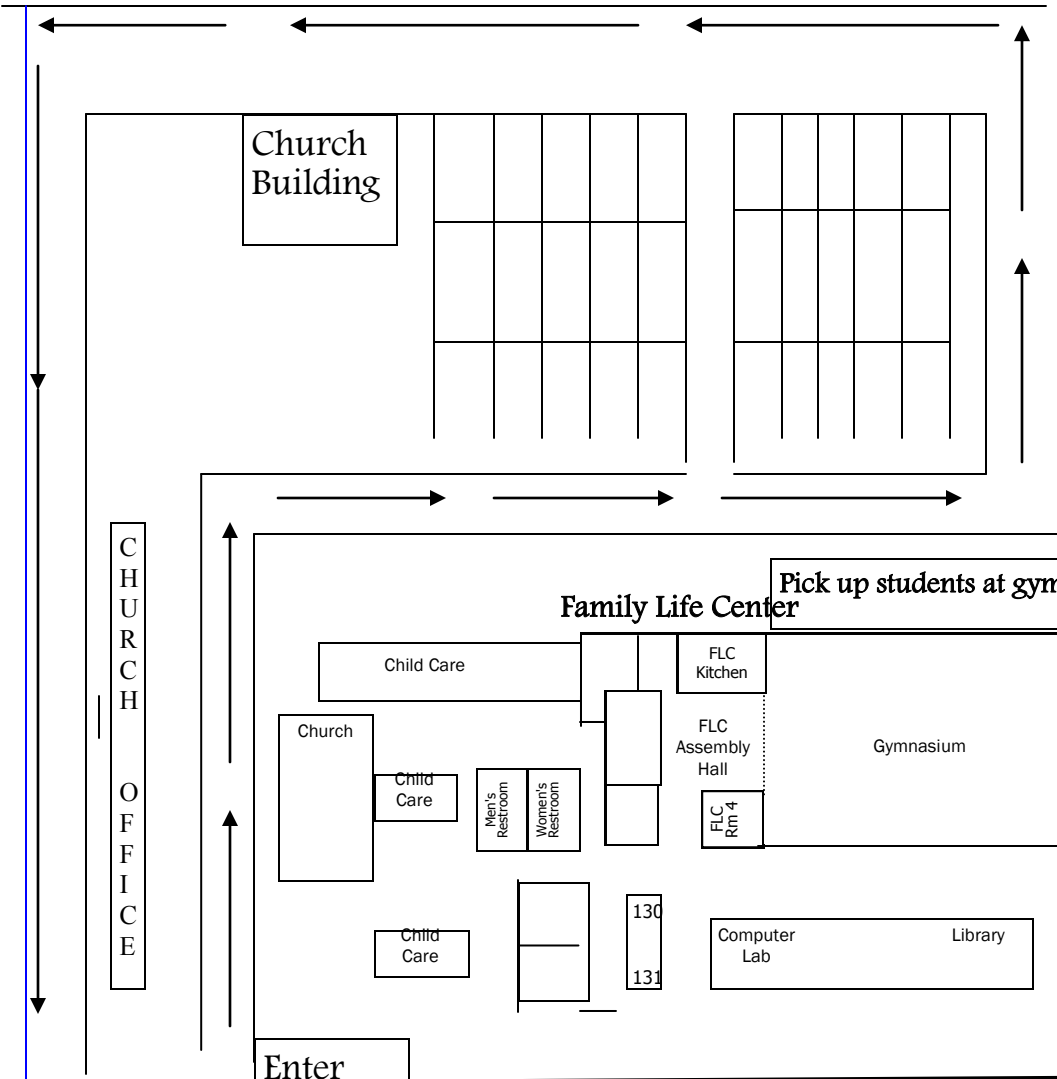

# Drop Off Map

ORANGE CONES

Play Ground

Driveway closed 7:30-4:30

Cafeteria

FRAWLEY

School Offices

Exit Ruth Street

# Drop Off Map