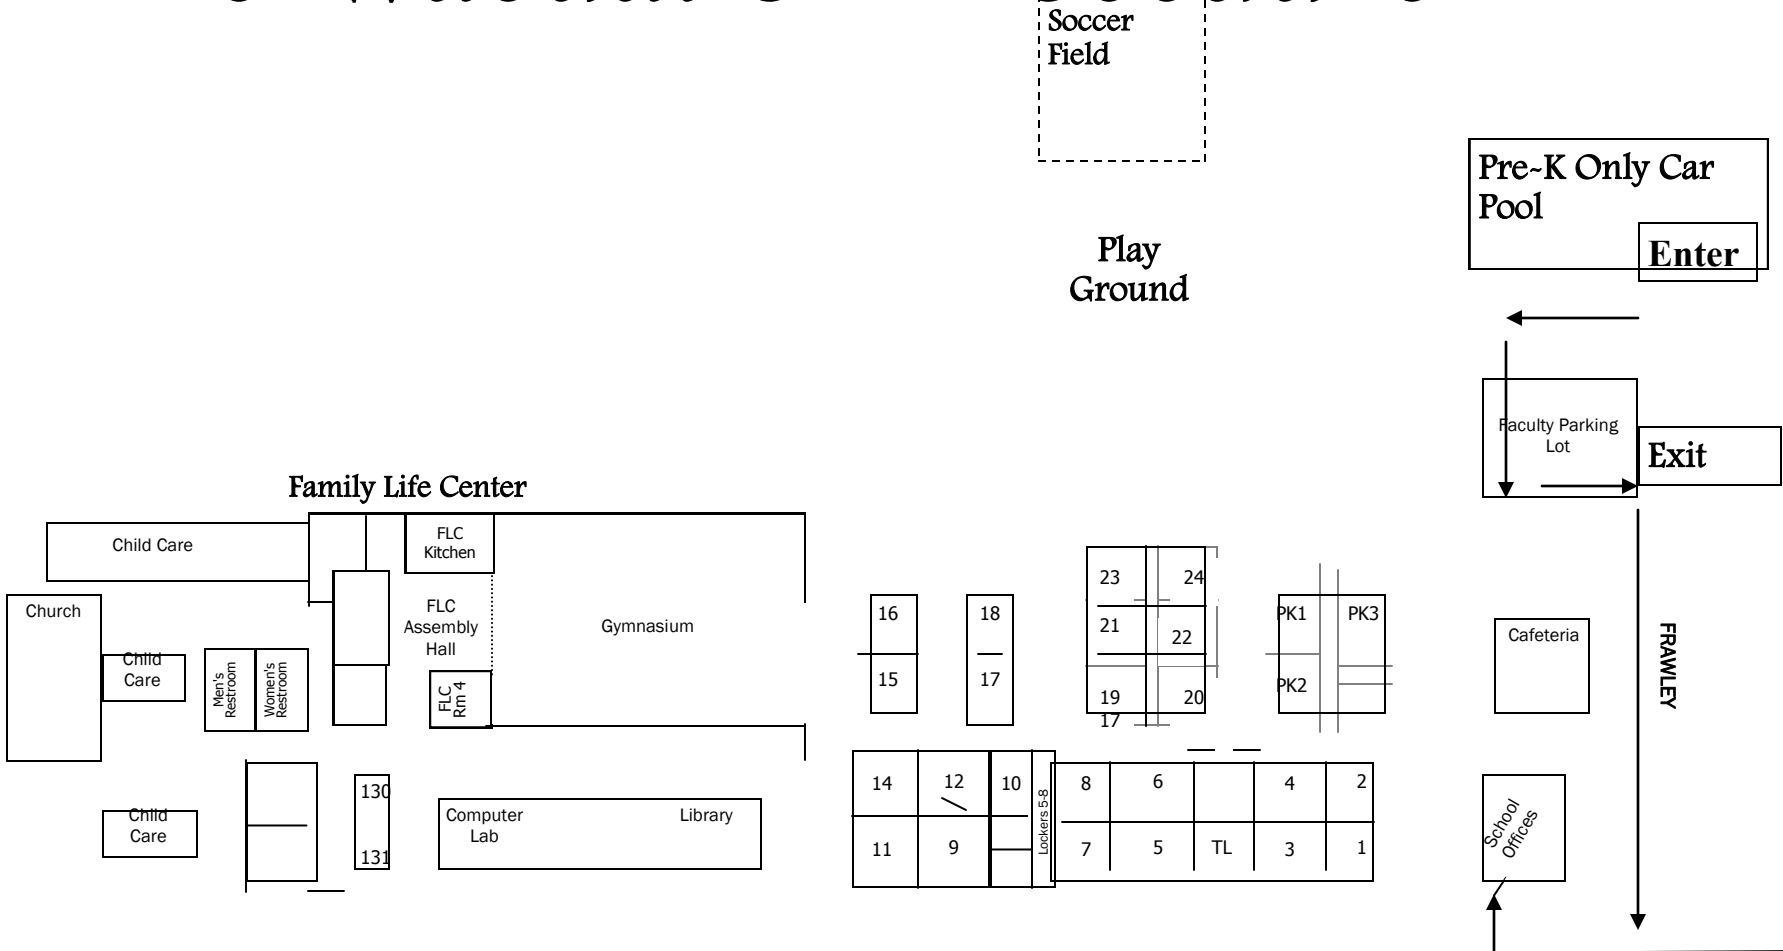

Drop Off Map

Fire Evacuation Procedure

GLENVIEW DRIVE

All visitors must sign in at school office. Thank you!

St. John the Apostle Catholic School
7421 Glenview Dr. • North Richland Hills, TX 76180
817.284.2228 • www.stjs.org