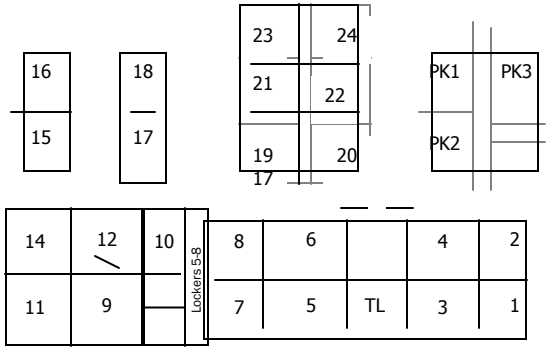

Drop Off Map

Tornado

TORNADO SAFE SITES=X - School Business Office - Supply Room - Kitchen Pantry/Restroom - Coat Closet/Restroom - Locker Room/Restrooms - Athletic Office - Family Life Center Restrooms - Family Life Center Hallway - Kindergarten Hallway - Workroom Men's Restroom - Kindergarten/Pre-school Restrooms	THESE CLASSROOMS GO TO SPECIFIED TORNADO SAFE SITES - Classroom 130 -131 to Classroom 130 - Multi-Media Center to Classroom 130 - Classrooms 15,16,18 to FLC Hallway and Restrooms - PE/Gym to FLC Hallway and Restrooms - Classrooms 1-8 to Coat Closet/Restroom - Classrooms 9-14 & 17 to Locker Room/Restrooms - Classrooms 23-24 to Kindergarten Hallways

Play Ground

Exit

Family Life Center

GLENVIEW DRIVE

All visitors must sign in at school office. Thank you!

St. John the Apostle Catholic School
7421 Glenview Dr. • North Richland Hills, TX 76180
817.284.2228 • www.stjs.org