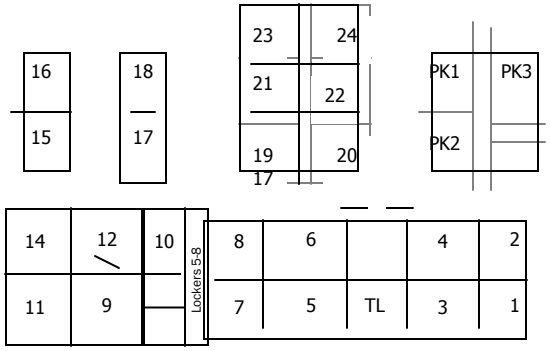

# Drop Off Map

ORANGE CONES

Play Ground

Driveway closed 7:30-4:30

Cafeteria

FRAWLEY

School Offices

Exit Ruth Street