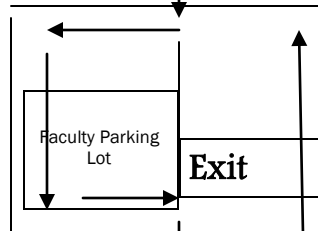

# Drop Off Map

ORANGE CONES

Play Ground

Driveway closed 7:30-4:30

Cafeteria

FRAWLEY

School Offices

Exit Ruth Street