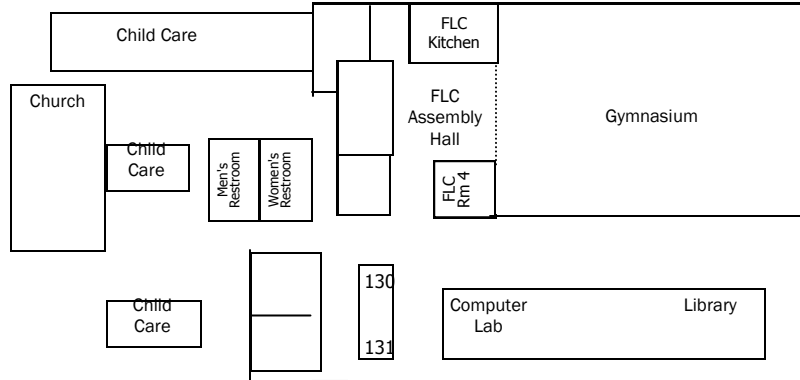

# Dismissal Map

# Tornado

<p><b>TORNADO SAFE SITES=X</b></p> <ul style="list-style-type: none"> <li>School Business Office</li> <li>Supply Room</li> <li>Kitchen Pantry/Restroom</li> <li>Coat Closet/Restroom</li> <li>Locker Room/Restrooms</li> <li>Athletic Office</li> <li>Family Life Center Restrooms</li> <li>Family Life Center Hallway</li> <li>Kindergarten Hallway</li> <li>Workroom Men's Restroom</li> <li>Kindergarten/Pre-school Restrooms</li> </ul>	<p><b>THESE CLASSROOMS GO TO SPECIFIED TORNADO SAFE SITES</b></p> <ul style="list-style-type: none"> <li>Classroom 130 -131 to Classroom 130</li> <li>Multi-Media Center to Classroom 130</li> <li>Classrooms 15,16,18 to FLC Hallway and Restrooms</li> <li>PE/Gym to FLC Hallway and Restrooms</li> <li>Classrooms 1-8 to Coat Closet/Restroom</li> <li>Classrooms 9-14 &amp; 17 to Locker Room/Restrooms</li> <li>Classrooms 23-24 to Kindergarten Hallways</li> </ul>
---	---

Play Ground

## Family Life Center

GLENVIEW DRIVE

**All visitors must sign in at school office. Thank you!**