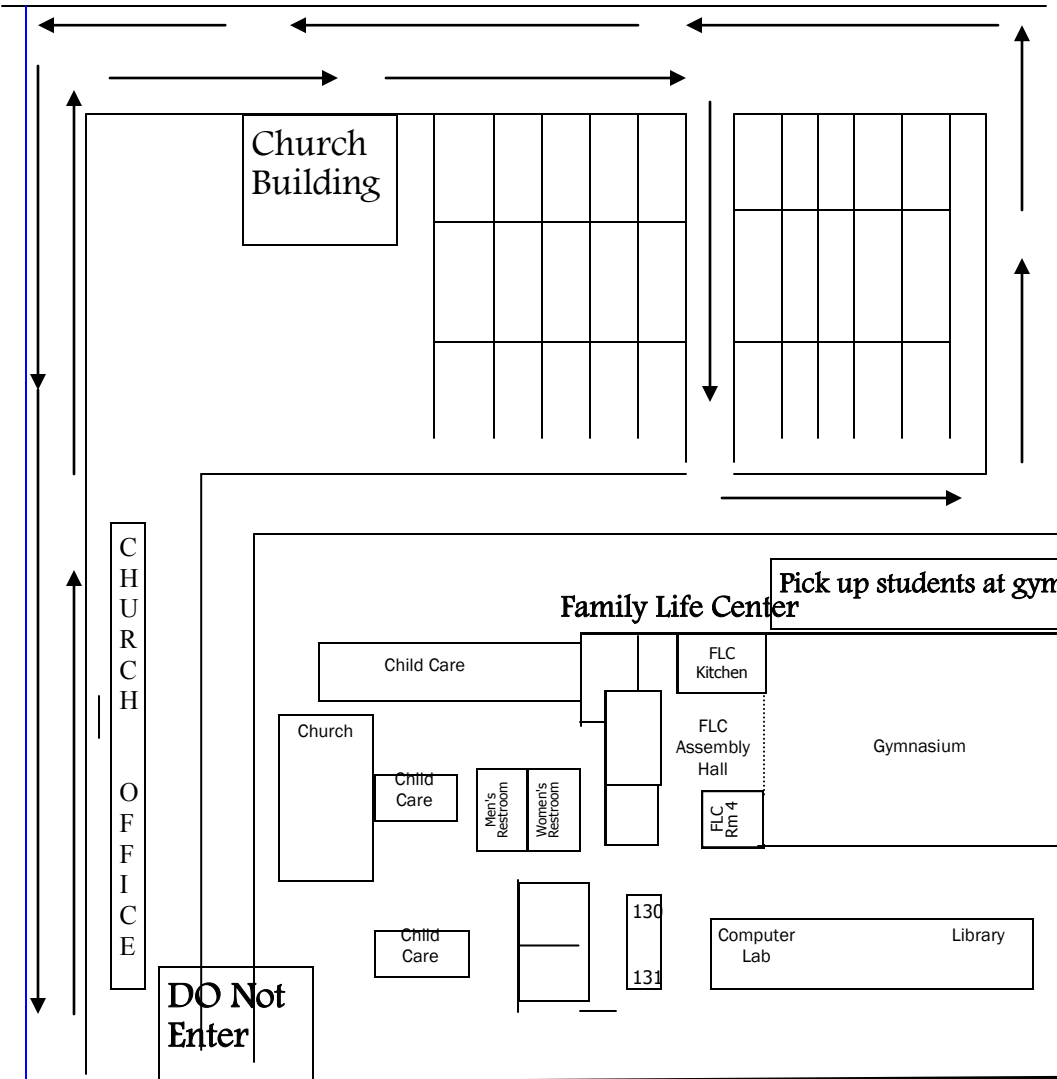

# Dismissal Map

ORANGE CONES

Play Ground

Driveway closed 7:30-4:30

FRAWLEY

GLENVIEW DRIVE

**All visitors must sign in at school office. Thank you!**

**St. John the Apostle Catholic School**  
 7421 Glenview Dr. • North Richland Hills, TX 76180  
 817.284.2228 • www.stjs.org

# Dismissal Map