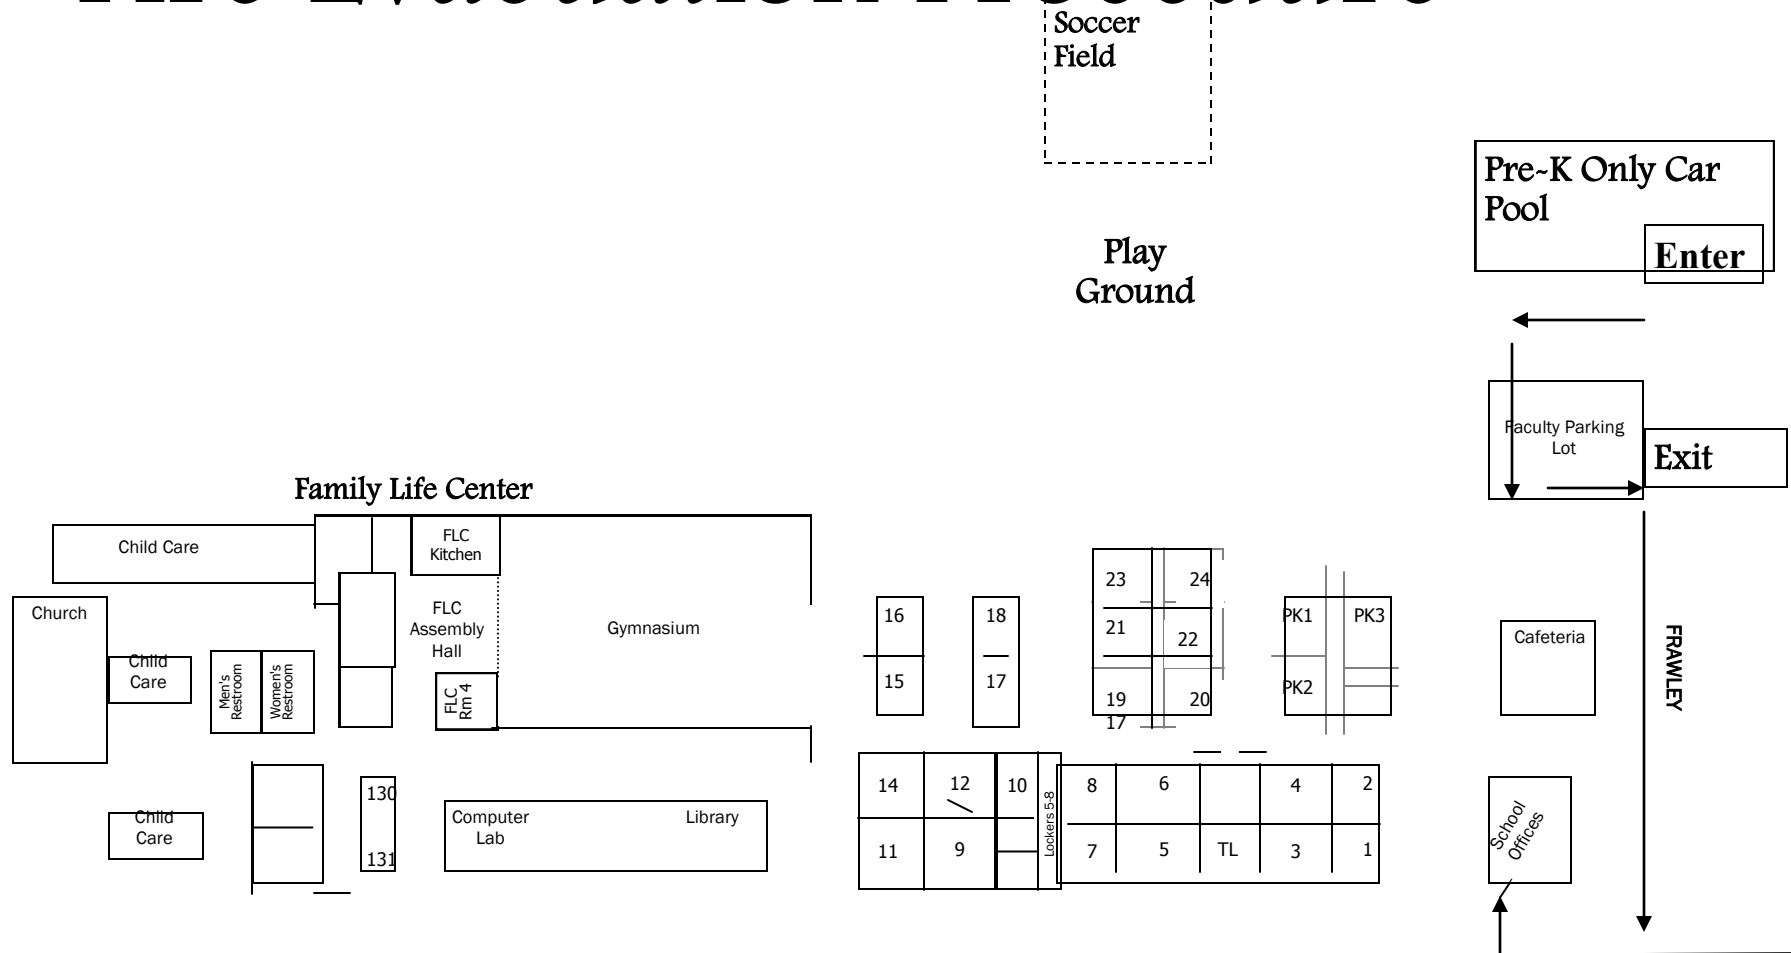

Dismissal Map

Fire Evacuation Procedure

GLENVIEW DRIVE

All visitors must sign in at school office. Thank you!

St. John the Apostle Catholic School

7421 Glenview Dr. • North Richland Hills, TX 76180

817.284.2228 • www.stjs.org